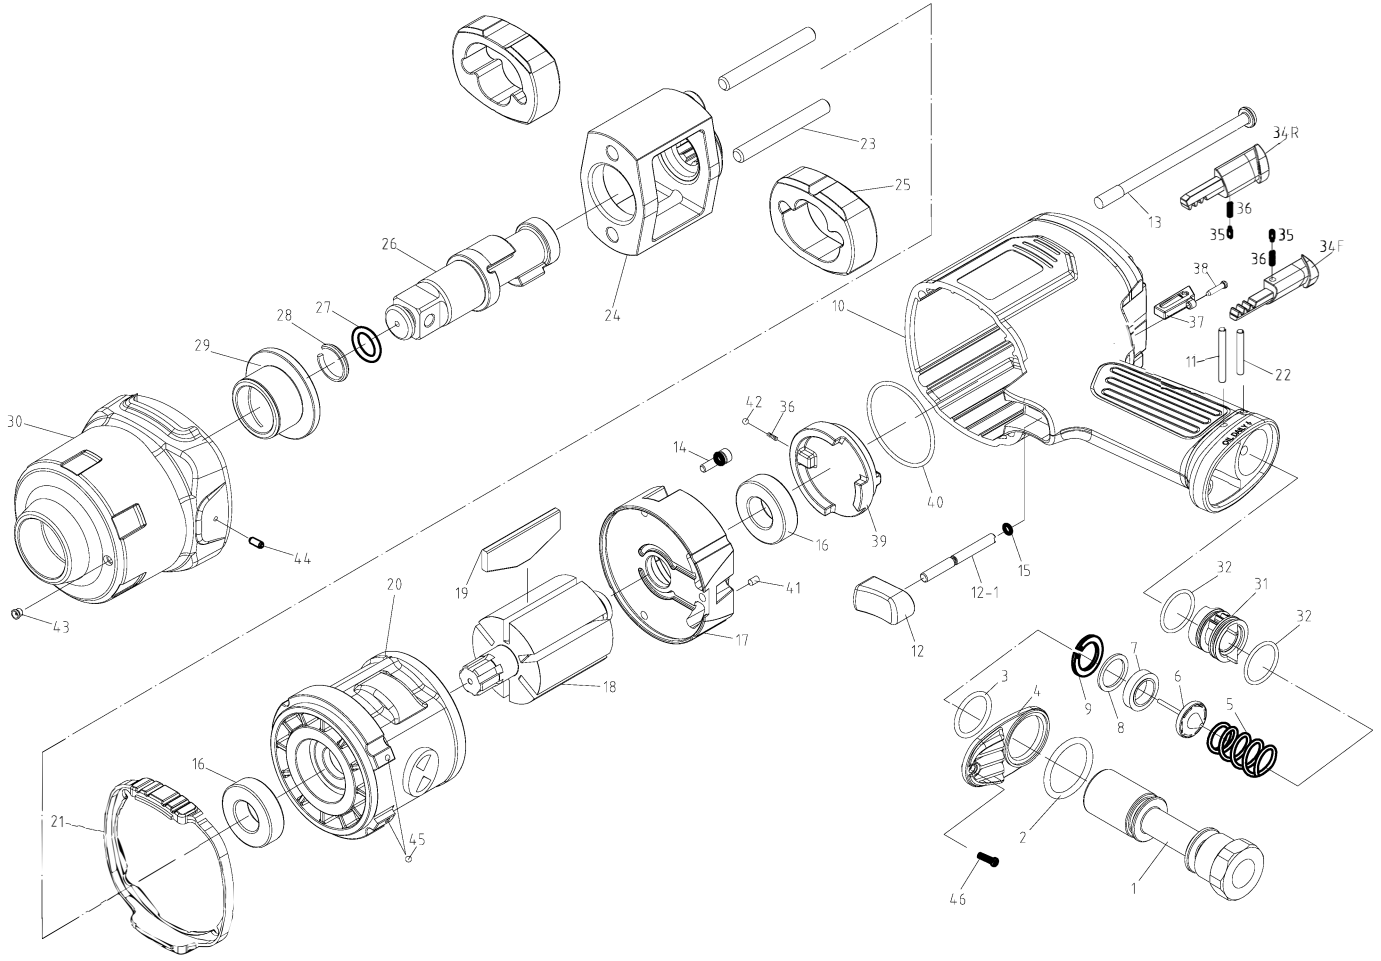

# OS-6234 **GAV** HAVALI SOMUN SÖKME

No.	Part No.	Parça Adı	Adet	No.	Part No.	parça Adı	Adet
1	623401	Air Inlet	1	29	263433	Bushing	1
2	OR2402	O-Ring	1	30	623430	Hammer Case	1
3	OR18726	O-Ring	1	31	623424	Reverse Valve	1
4	623405	Deflector	1	32	OR2002	O-Ring	2
5	638006	Spring	1	34F	623429F	Forward Button	1
6	263404	Valve Stem	1	34R	623429R	Reverse Button	1
7	263405	Valve Seat	1	35	328814	Detent Pin	2
8	623408	Washer	1	36	621238	Spring	3
9	623409	Retainer Ring	1	37	623428	Spacer	1
10	623410	Motor Housing	1	38	633809-1	Screw	1
11	863807CG	Spring Pin	1	39	623440	Power Management Knob	1
12	621214T	Trigger	1	40	OR45502	O-Ring	1
12-1	623414P	Trigger Pin	1	41	589040	Spring Pin	1
13	623413	Screw	4	42	SB0003-1	Steel Ball	1
14	623414	Screw	3	43	638047	Grease Fitting	1
15	OR2512	O-Ring	1	44	SPP2508	Spring Pin	1
16	6003ZZ	Ball Bearing	2	45	SB0003	Steel Ball	2
17	623417	Rear End Plate	1	46	623431	Screw	1
18	263422	Rotor	1				
19	233423C	Blade	6				
20	623420	Cylinder	1				
21	623421	Gasket	1				
22	623403	Spring Pin	1				
23	263429	Hammer Pin	2				
24	263427	Hammer Frame	1				
25	263428	Hammer	2				
26	263430	Anvil	1				
27	OR1025	O-Ring	1				
28	223429	Socket Retainer	1				